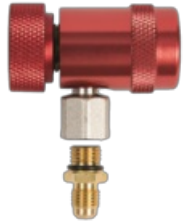

Acknowledged globally

RC-1234yf-R

Item Number 4687053

Service valve 1/4" SAE, red, with quick connector for A/C service on vehicles

- Compact service valve
- Evacuation and filling of R1234yf
- Safe and reliable
- Easy and fast connection
- Connection 1/4" SAE + M12x1.5

Technical Data

Colour	red
Sealing	Neoprene (CR)
Device Connection	1/4" SAE
Ball Valve	Yes
Packaging	Blister
Type of fitting	Adapter and connector

Accessories

4687060	RV-1234yf-HP/10	Brass quick valve, 1/4" SAE, 10 pieces for high pressure side, complete with valve core, dust cap and copper seal
---------	-----------------	---

Spare Parts

4688795	RC-1234yf-10	Adapter to service valve, M12x1.5, connection 1/4SAE
4687893	RC-1234yf-B/R-DS/2	O-Ring for valves RC-1234yf-B and R, 2 pieces each