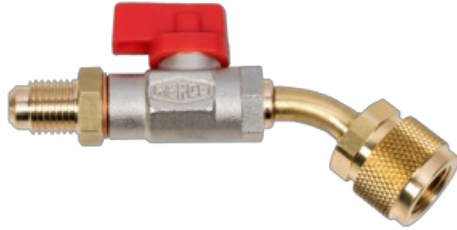

Acknowledged globally

CA-1/2"-20UNF-R-45°

Item Number 4682438

Ball valve outside and inside 5/16" SAE, 45° connection, red

- With loose nut and integrated valve core handle
- Neoprene gasket

Technical Data

Material	Aluminium Brass Plastics
Colour	red bare
Connector A	5/16" SAE or 1/2"-20 UNF Outside thread
Connector B	5/16" SAE or 1/2"-20 UNF bend 45° Inside thread
Core depressor	Yes
Working Pressure	60 bar

Spare Parts

9880871 P-509-T/10	PTFE gasket 1/4" SAE, 10 pieces
9883979 P-509-T/100	PTFE gaskets, 100 pieces
9880872 P-509/10	Neoprene gasket, 1/4" SAE, 10 pieces
9883980 P-509/100	Neoprene gaskets, 100 pieces
9880869 P-513/10	Core depressor 1/4", 10 pieces
9883961 P-513/100	Core depressor 1/4", 100 pieces